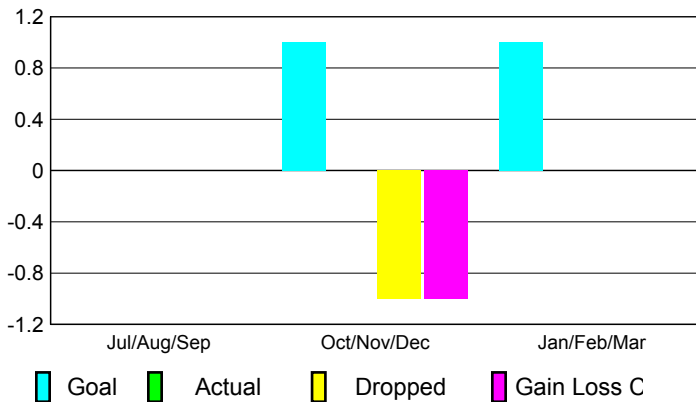

2009-2010 GMT Quarterly Report for District (or Undistricted) **District 107 K**

GMT: **JON BJARNI THORSTEINSSO**

Location: **FINLAND**

GMT CA: **4**

CLUBS

**Club Results
2009-2010**

**Clubs
2008-2009**

Month	New Club Goal	Actual New Clubs	Actual Dropped Clubs	Gain/Loss of Clubs	Gain/Loss of Clubs
Jul/Aug/Sep	0	0	0	0	0
Oct/Nov/Dec	1	0	-1	-1	-1
Jan/Feb/Mar	1	0	0	0	0
Totals	2	0	-1	-1	-1

Club Results 2009-2010

Goal, New, Dropped, Gain/Loss

Comparison of Club Gain/Loss

Current Year Compared to the Previous Year

YTD Status Quo Clubs 2009-2010

Status Quo Clubs Compared to Status Quo Members

MEMBERSHIP